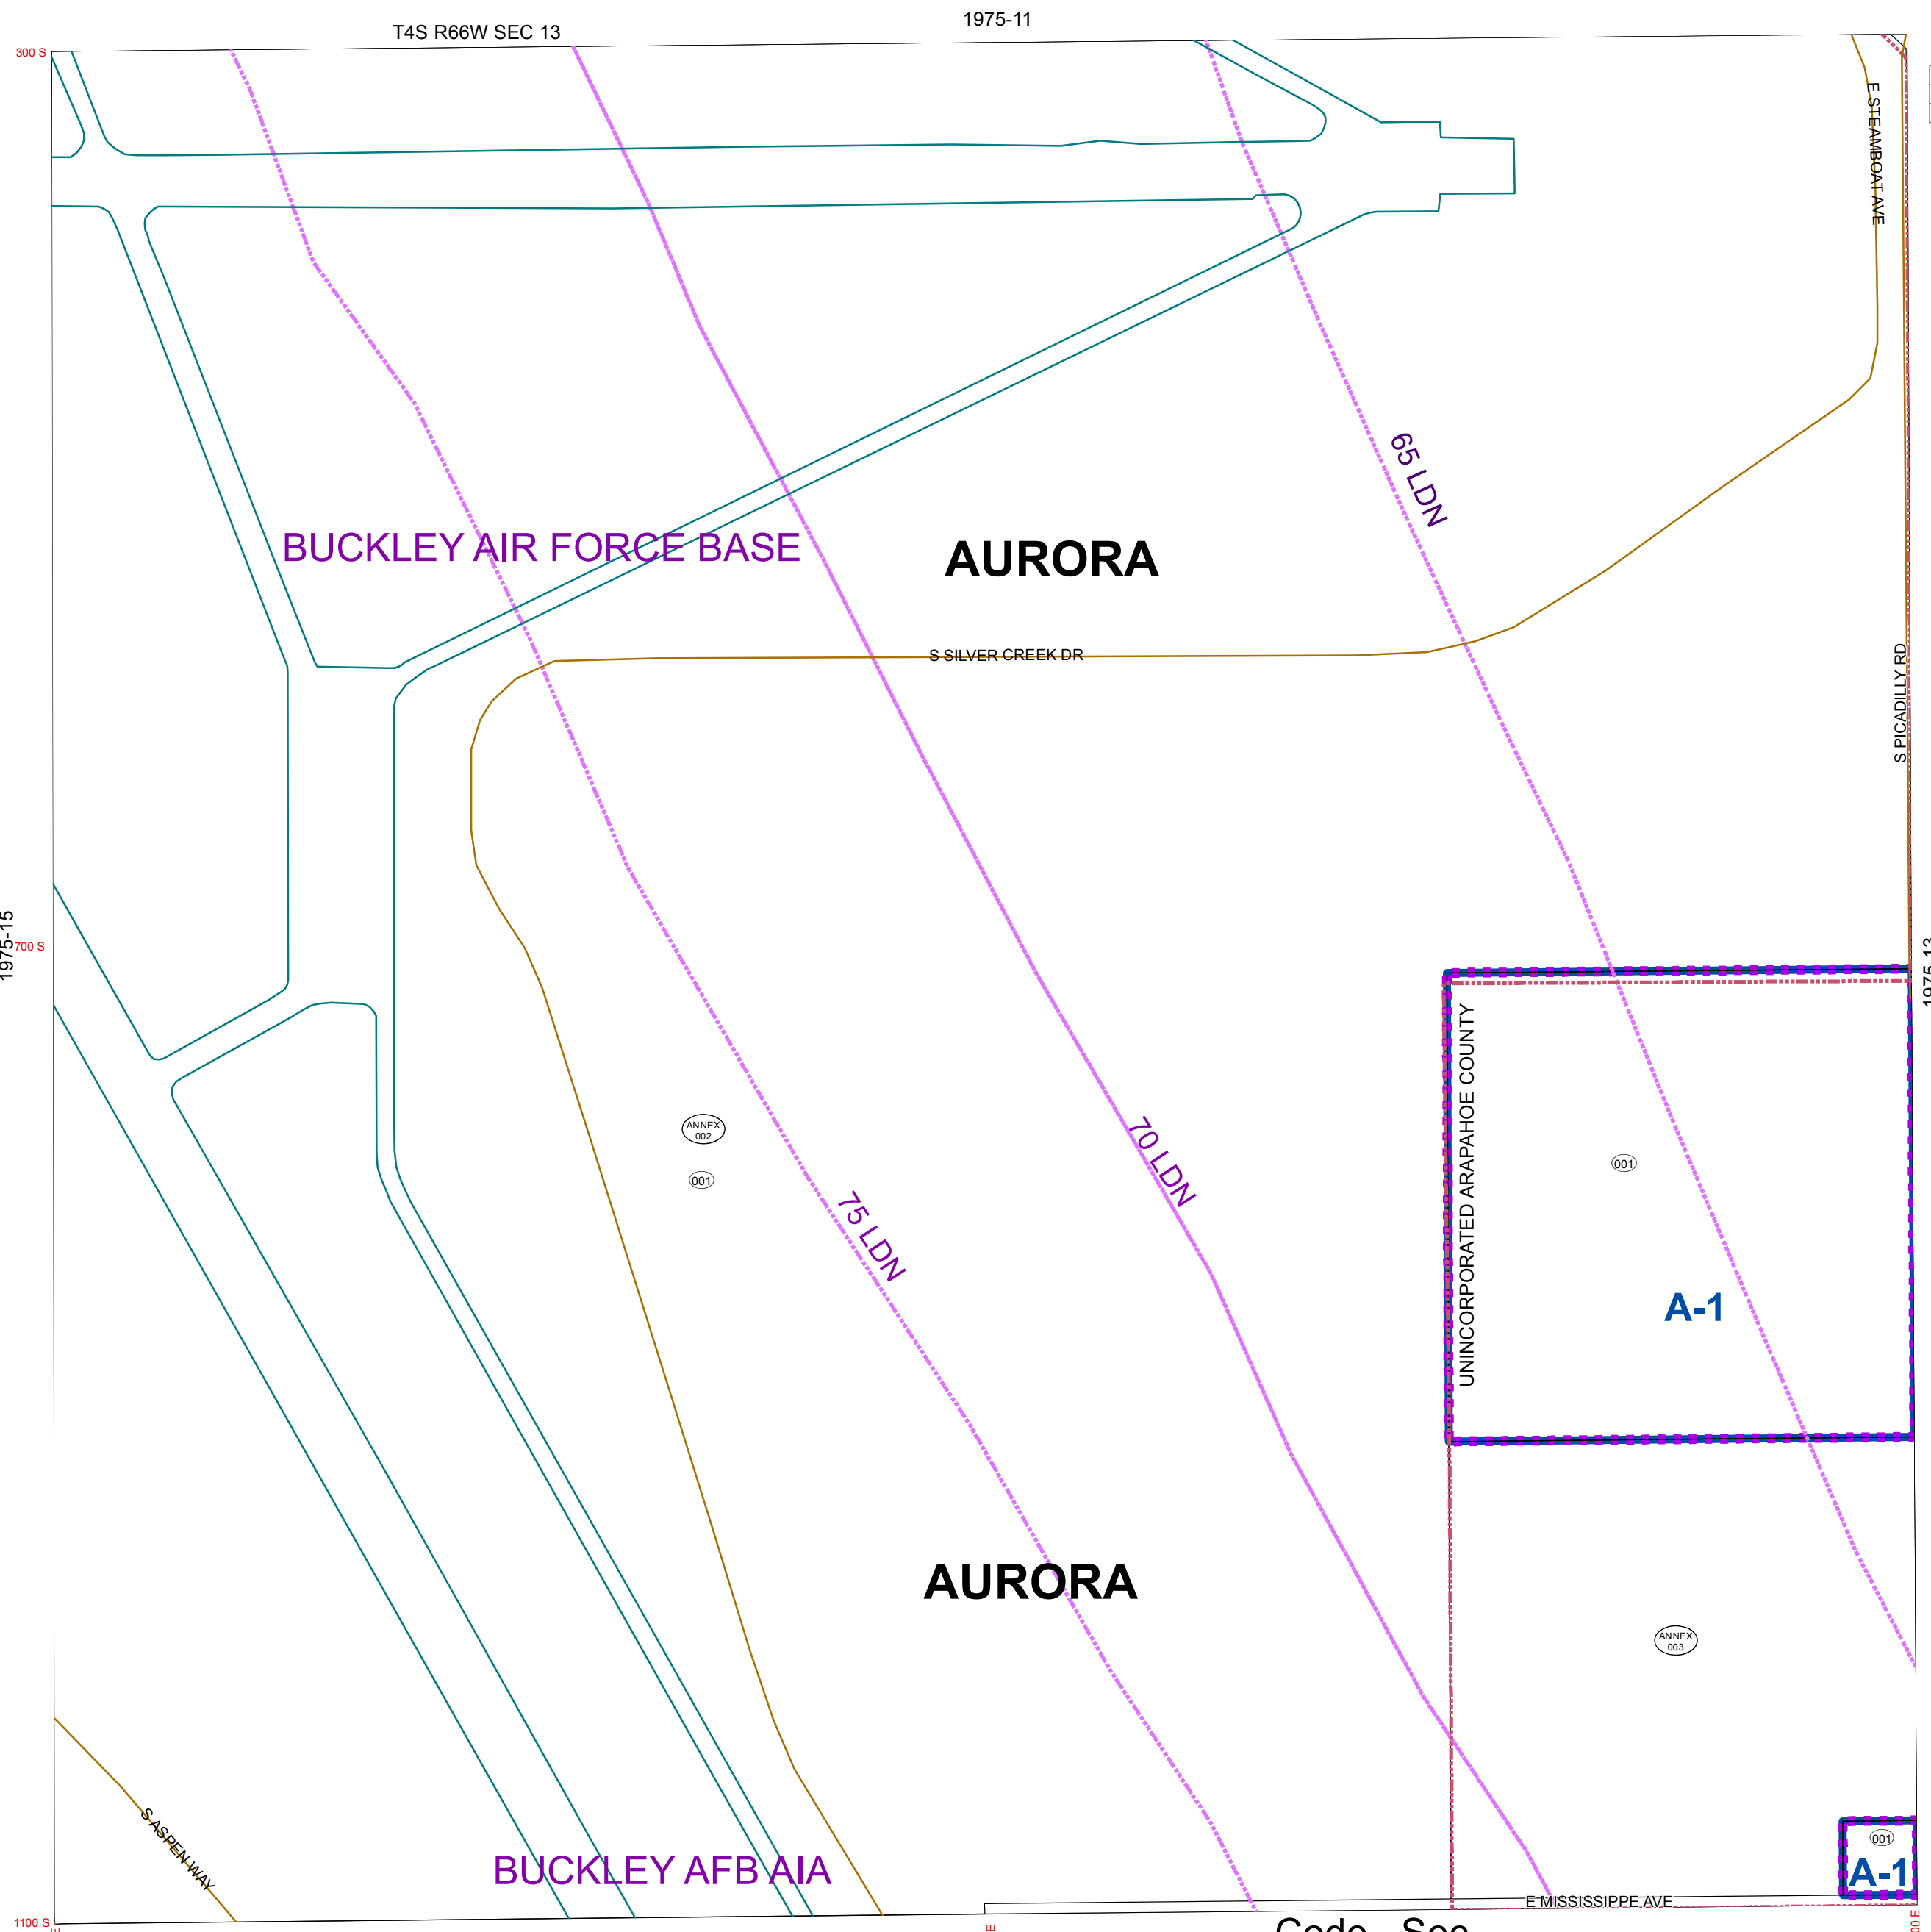

Revisions				
CODE	DATE	CASE	FROM	TO
001	08/07/61			A-1
002	03/21/66	AO 66-016	A-1	AURORA
003	09/20/03	AO 01-94	A-1	AURORA

Code Sec
1975 14

Date Saved: 7/5/2016 12:23:25 PM

General Disclaimer:
Arapahoe County Makes No Representation Or Warranty As To The Accuracy Of This Base Map, And Assumes No Responsibility Or Liability To Any User. This Base Map Is Not A Legal Document. It Is Intended To Serve As An Aid In Graphic Representation Only.

	R66W	R67W	R68W	R65W	R64W	R63W	R62W	R61W	R60W	R59W	R58W	R57W
T4S	1971	1973	1975	1977	1979	1981	1983	1985	1987	1989	1991	1993
T5S	2077	2075	2073	2071	2069	2067	2065	2063	2061	2059	2057	2055

- Roads
- Airport Runways
- Parcels
- Zoning
- Airports
- Airport Influence Area
- Jurisdictions